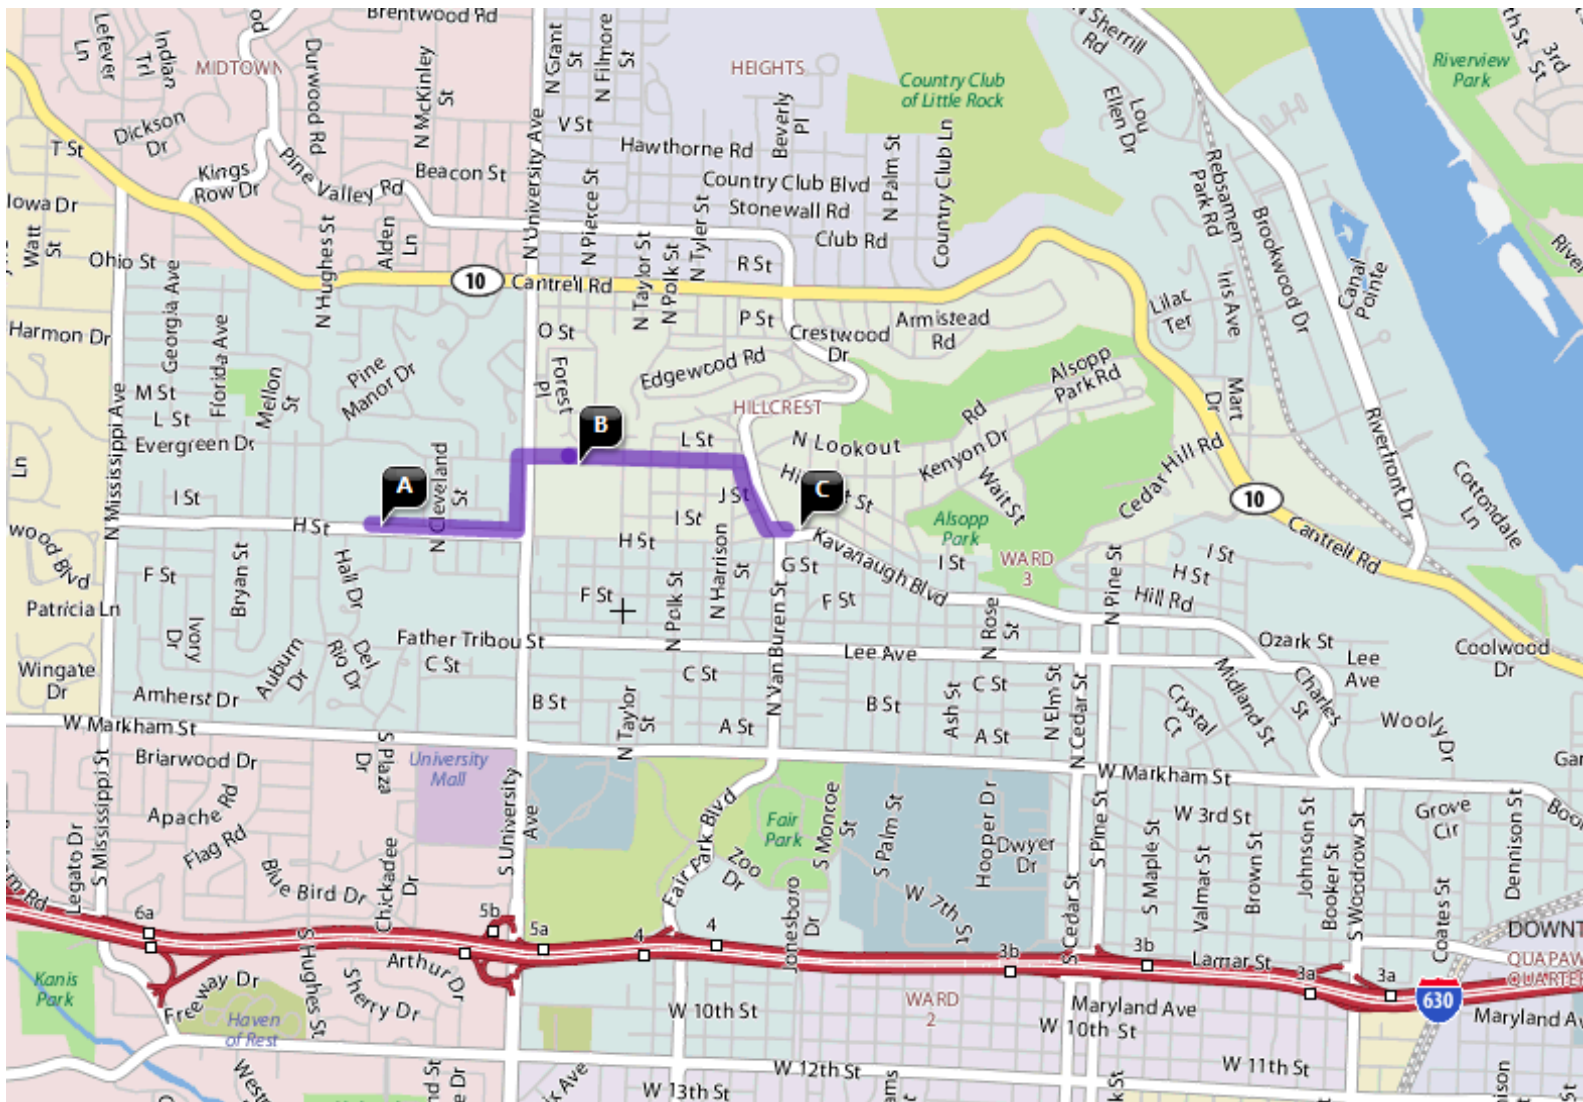

This map is not to scale.

to Conway
to Oklahoma

I-40

to
Memphis

AAU SRT gyms

- 1-Hall
- 2-Forest Heights
- 3-Mt St Mary

Hotels

- A: Candlewood Suites
- B - Comfort Inn - West

to Hot Springs
to Dallas TX

to Pine
Bluff

Sonic

2009 AAU Super Regional - Little Rock Gyms

A- Hall High School
6700 H Street

B- Forest Heights Middle School
5901 Evergreen

C- Mount St. Mary Academy
3224 Kavanaugh

Directions

From:	To: Hall	Forest Heights	Mt St Mary
Hall		<p>Go east on H Street (left from school parking) - go 0.4 mi Turn left (north) on N University Ave - go 0.2 mi Turn right (east) on Evergreen Dr - go 0.1 mi School will be on the right</p>	<p>Go east on H Street (left from school parking) - go 0.9 mi Turn left on Harrison - go 0.2 mi Turn right on L Street - go less than 0.1 mi Turn right on Kavanaugh - go less than 0.1 mi Turn left on Hillcrest - go less than 0.1 mi Turn right into MSM parking lot (back of school)</p>
Forest Heights	<p>Turn left (west) on Evergreen - go 0.1 mi Turn left (south) on N University Ave - go 0.2 mi Turn right (west) on H Street - go 0.4 mi School will be on the right</p>		<p>Go east on Evergreen (right from school parking) - go 0.4 mi Turn left on Harrison - go less than 0.1 mi Turn right on L Street - go less than 0.1 mi Turn right on Kavanaugh - go less than 0.1 mi Turn left on Hillcrest - go less than 0.1 mi Turn right into MSM parking lot (back of school)</p>
Mt St Mary	<p>Exit MSM parking lot down one-way ramp toward Kavanaugh (front of school) Turn right on Kavanaugh - go less than 0.1 mi Turn left on I Street - go less than 0.1 mi Turn left on Harrison - go less than 0.1 mi Turn right on H Street - go 0.9 mi School will be on the right</p>	<p>Exit MSM parking lot down one-way ramp toward Kavanaugh (front of school) Turn right on Kavanaugh - go 0.1 mi Turn left on Evergreen - go 0.4 mi School will be on the left</p>	