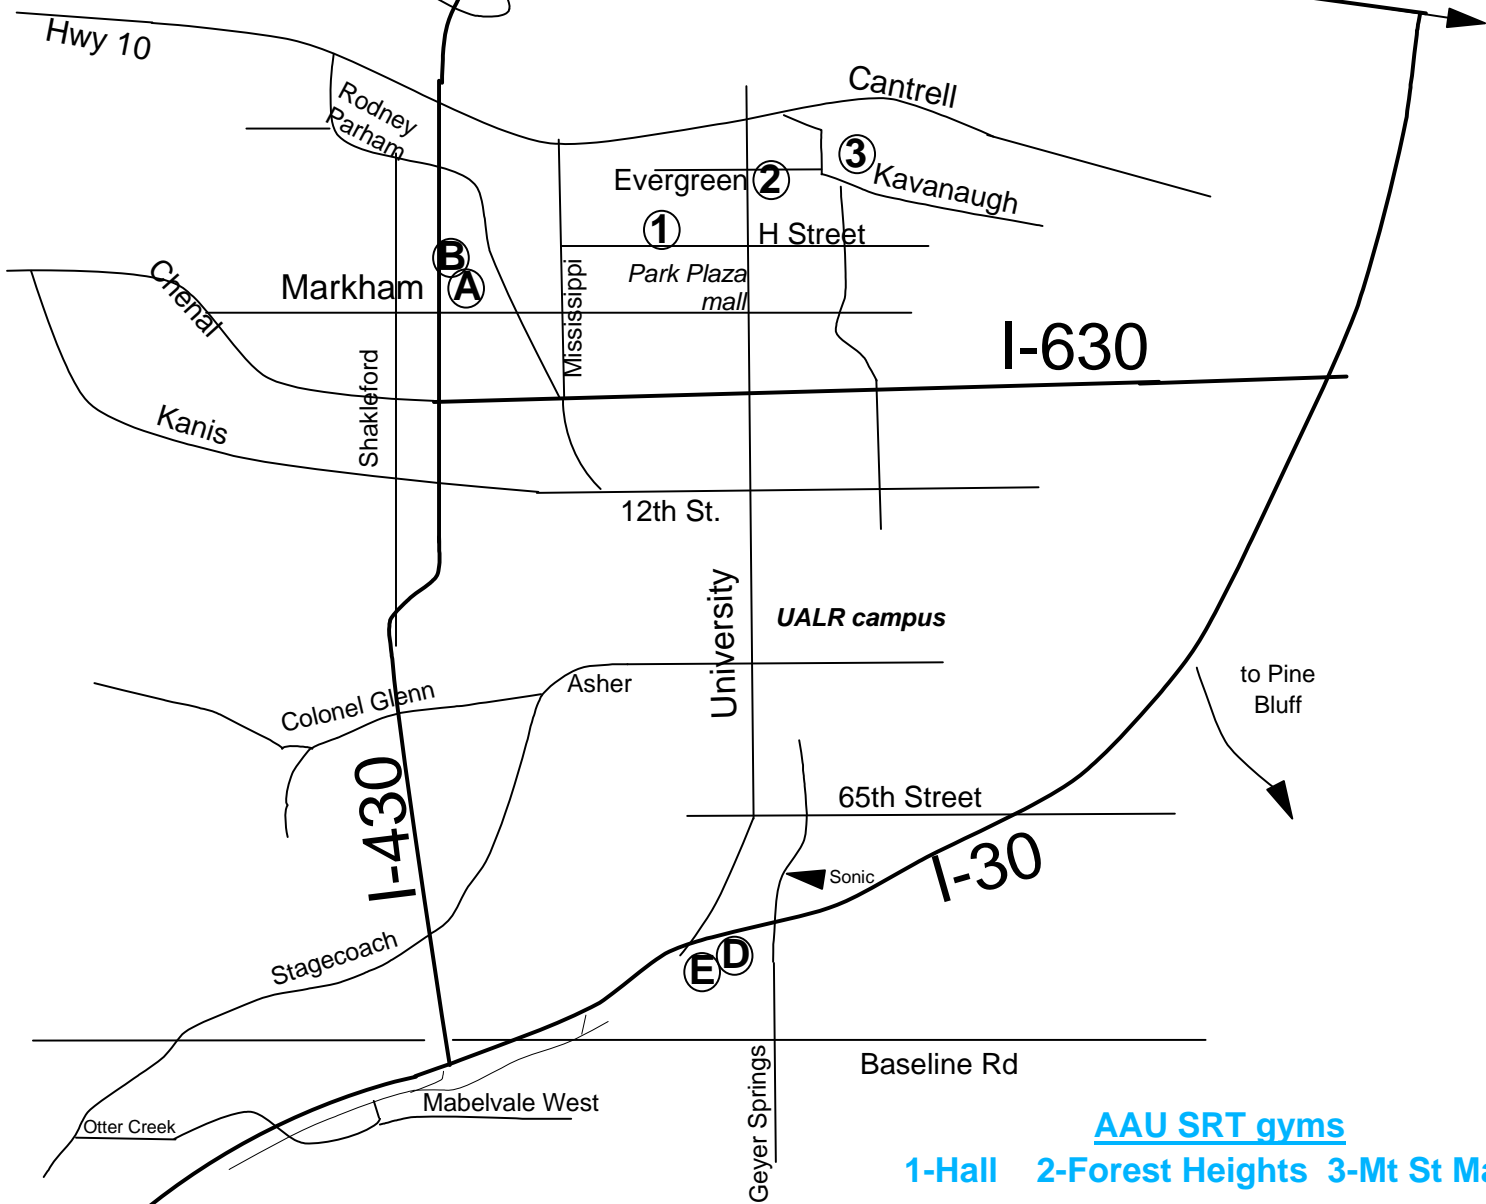

This map is not to scale.

to Conway
to Oklahoma

I-40

to
Memphis

AAU SRT gyms

- 1-Hall
- 2-Forest Heights
- 3-Mt St Mary

Hotels

- A: Candlewood Suites
- B - Comfort Inn - West

to Hot Springs
to Dallas TX

to Pine
Bluff

Sonic

2009 AAU Super Regional - Little Rock Gyms

A- Hall High School
6700 H Street

B- Forest Heights Middle School
5901 Evergreen

C- Mount St. Mary Academy
3224 Kavanaugh

Directions

From:	To: Hall	Forest Heights	Mt St Mary
Hall		<p>Go east on H Street (left from school parking) - go 0.4 mi Turn left (north) on N University Ave - go 0.2 mi Turn right (east) on Evergreen Dr - go 0.1 mi School will be on the right</p>	<p>Go east on H Street (left from school parking) - go 0.9 mi Turn left on Harrison - go 0.2 mi Turn right on L Street - go less than 0.1 mi Turn right on Kavanaugh - go less than 0.1 mi Turn left on Hillcrest - go less than 0.1 mi Turn right into MSM parking lot (back of school)</p>
Forest Heights	<p>Turn left (west) on Evergreen - go 0.1 mi Turn left (south) on N University Ave - go 0.2 mi Turn right (west) on H Street - go 0.4 mi School will be on the right</p>		<p>Go east on Evergreen (right from school parking) - go 0.4 mi Turn left on Harrison - go less than 0.1 mi Turn right on L Street - go less than 0.1 mi Turn right on Kavanaugh - go less than 0.1 mi Turn left on Hillcrest - go less than 0.1 mi Turn right into MSM parking lot (back of school)</p>
Mt St Mary	<p>Exit MSM parking lot down one-way ramp toward Kavanaugh (front of school) Turn right on Kavanaugh - go less than 0.1 mi Turn left on I Street - go less than 0.1 mi Turn left on Harrison - go less than 0.1 mi Turn right on H Street - go 0.9 mi School will be on the right</p>	<p>Exit MSM parking lot down one-way ramp toward Kavanaugh (front of school) Turn right on Kavanaugh - go 0.1 mi Turn left on Evergreen - go 0.4 mi School will be on the left</p>	