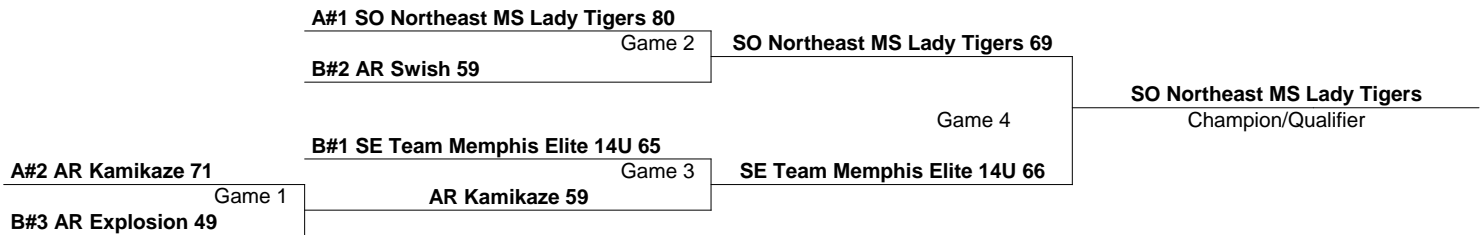

2009 AAU Super Regional - Little Rock AR

15/under Super Regional

One team qualifies for Nationals.

April 25 & 26

Team	POOL	A		B	
1		AR Mavericks-Love 14U*	0-2	AR Explosion	0-2
2		AR Kamikaze	1-1	AR Swish	1-1
3		SO Northeast MS Lady Tigers	2-0	SE Team Memphis Elite 14U	2-0

DAY TIME GYM RESULTS

Pool Play :

15-SRT>A1/A2	AR Mavericks-Love 14U*	vs	AR Kamikaze	SAT 09:00 AM MSM	51 - 58
15-SRT>A3/A1	SO Northeast MS Lady Tigers	vs	AR Mavericks-Love 14U*	SAT 01:30 PM HALL2	86 - 62
15-SRT>A2/A3	AR Kamikaze	vs	SO Northeast MS Lady Tigers	SAT 06:00 PM MSM	82 - 83 OT
15-SRT>B1/B2	AR Explosion	vs	AR Swish	SAT 09:00 AM FH	54 - 63
15-SRT>B3/B1	SE Team Memphis Elite 14U	vs	AR Explosion	SAT 12:00 PM MSM	78 - 40
15-SRT>B2/B3	AR Swish	vs	SE Team Memphis Elite 14U	SAT 03:00 PM MSM	64 - 71

Championship :

15-SRT>CH:Game 1	Pool A 2nd place (Kamikaze)	vs	Pool B 3rd place (Explosion)	SUN 09:00 AM MSM	71 - 49
15-SRT>CH:Game 2	Pool A 1st place (Northeast MS)	vs	Pool B 2nd place (Swish)	SUN 12:00 PM MSM	80 - 59
15-SRT>CH:Game 3	Pool B 1st place (Memphis Elite)	vs	Winner Game 1	SUN 12:00 PM HALL2	65 - 59
15-SRT>CH:Game 4	Championship Game			SUN 03:00 PM MSM	69 - 66

Home teams listed first or top of bracket.

GYMS: Hall High School, Mount St Mary Academy, Forest Heights Middle School.

*NOTE: The AR Mavericks-Love 14U will enter as Div II and play two games. Their games will count in pool standings and points.

RESULTS.