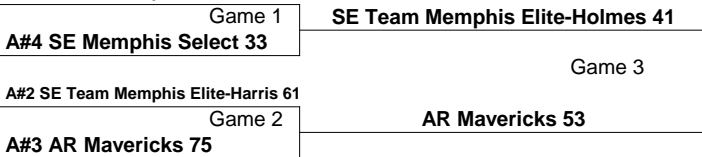

2009 AAU Super Regional - Little Rock AR

12/under Super Regional

One team qualifies for Nationals.

April 25 & 26

Team	POOL	A
1	AR Mavericks	1-2
2	SE Team Memphis Elite-Holmes	3-0
3	SE Team Memphis Elite-Harris	2-1
4	SE Memphis Select	0-3

Pool Play :

DAY TIME GYM RESULTS

12-SRT>A1/A2	AR Mavericks vs SE Team Memphis Elite-Holmes	SAT 10:30 AM HALL1	53 - 70
12-SRT>A3/A4	SE Team Memphis Elite-Harris vs SE Memphis Select	SAT 10:30 AM HALL2	63 - 60
12-SRT>A3/A1	SE Team Memphis Elite-Harris vs AR Mavericks	SAT 01:30 PM MSM	57 - 56
12-SRT>A4/A2	SE Memphis Select vs SE Team Memphis Elite-Holmes	SAT 01:30 PM FH	31 - 56
12-SRT>A2/A3	SE Team Memphis Elite-Holmes vs SE Team Memphis Elite-Harris	SAT 04:30 PM HALL2	51 - 42
12-SRT>A1/A4	AR Mavericks vs SE Memphis Select	SAT 06:00 PM FH	55 - 53

Championship :

12-SRT>CH:Game 1	Pool 1st place (Holmes) vs Pool 4th place (Select)	SUN 10:30 AM MSM	40 - 33
12-SRT>CH:Game 2	Pool 2nd place (Harris) vs Pool 3rd place (Mavericks)	SUN 09:00 AM FH	61 - 75
12-SRT>CH:Game 3	Championship Game	SUN 01:30 PM MSM	41 - 53

A#1 SE Team Memphis Elite-Holmes 40

AR Mavericks
Champion/Qualifier

Home teams listed first or top of bracket.

GYMS: Hall High School, Mount St Mary Academy, Forest Heights Middle School.

RESULTS.